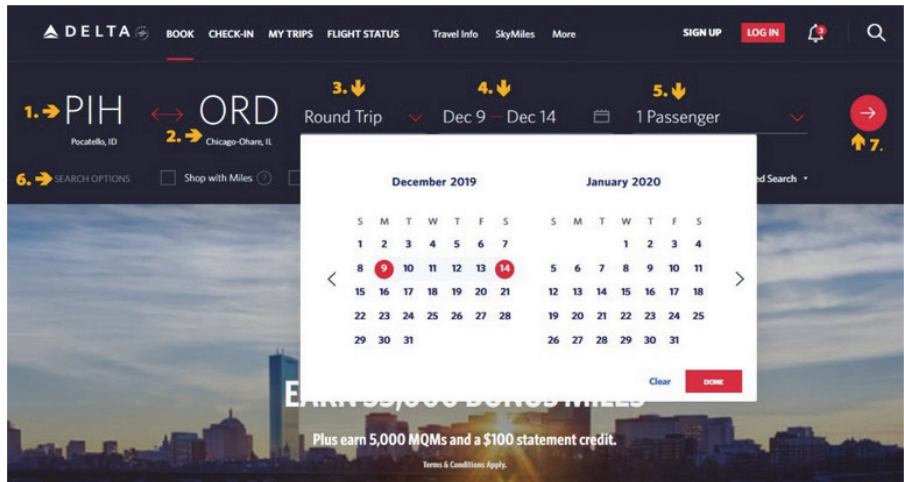

Welcome to the Pocatello Regional Airport & Business Park

Book a Flight

Travel Agent Listing

Idaho Falls Travelers:
Save Hundreds!

Pocatello Regional Airport

1950 Airport Way
Pocatello, ID 83204

Mailing Address

P.O. Box 4169
Pocatello, ID 83205

208-234-6154

AirportInfo@Pocatello.us
iFlyPocatello.com

You are here: [Home](#) / [Passenger Information](#) / [Airline Information](#) / [How to Book a Flight on Delta.com](#)

How to Book a Flight on Delta.com

Pocatello Regional Airport has daily direct flights to Salt Lake City International Airport on Delta Connection operated by SkyWest Airlines with connecting service to hundreds of destinations worldwide. No matter where you are going, you can get there from Pocatello Regional.

How to Book a Flight

Skip this and go to
Delta.com

[Download step-by-step instructions as a PDF.](#)

If you don't need step-by-step instructions on how to book a flight select the "Proceed to Delta.com" button at the bottom of this page to be directed to Delta's website.

1. Confirm your origin is set to PIH (Pocatello Regional Airport).
2. Select your destination airport.
3. Choose "Round Trip", "One Way" or "Multi-City".
4. Select your departure and return dates using the drop-down calendars.
5. Select the number of passengers.
6. Select any applicable search options.
7. Click the red circle with white arrow to see your results.

Proceed to
Delta.com

[Download step-by-step instructions as a PDF.](#)